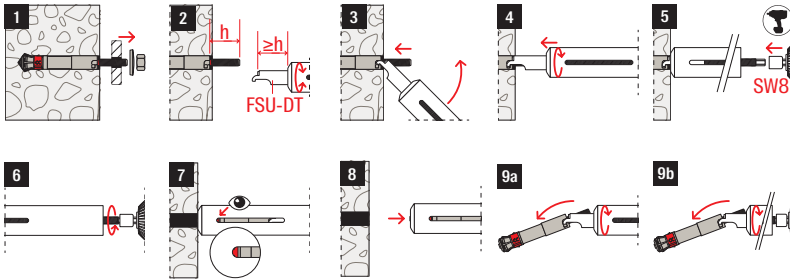

JP 取扱説明書

KO 작동 지침

fischer Strong Undercut Anchor FSU Pre-setting anchor

			
567778	FSU M10x125/20	568879	FSU-DT M10
567782	FSU M12x125/30	568880	FSU-DT M12
567786	FSU M12x125/50	568880	FSU-DT M12

fischer Strong Undercut Anchor FSU-P Push-through anchor