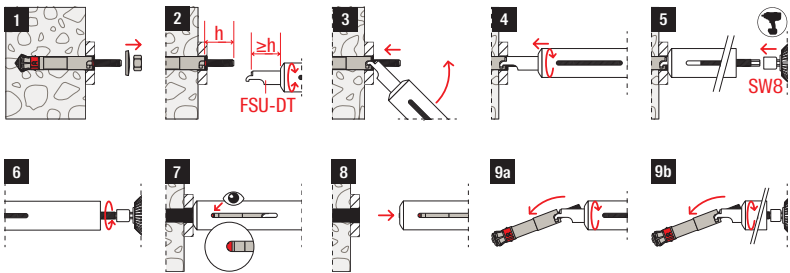

fischerwerke GmbH & Co. KG · Klaus-Fischer-Straße 1 · 72178 Waldachtal · Germany
T +49 7443 12-0 · F +49 7443 12-4222 · info@fischer.de · www.fischer-international.de

205216 (00) -072023-V-MS - Printed in Germany
We cannot be responsible for any errors, and we reserve the right to make technical and range modifications without notice.